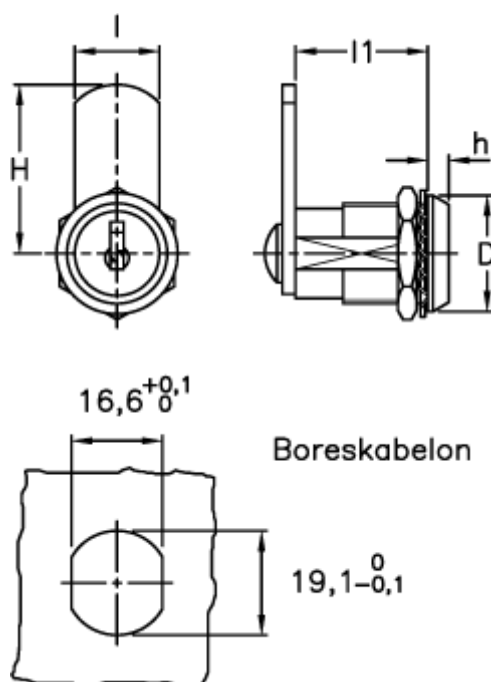

# Data Sheet

Article number: 2310421419

Description: E+G Latch w/lock  
CS.30/32

## Measures

D = 23

H = 32

h = 5

l = 16

l1 = 30